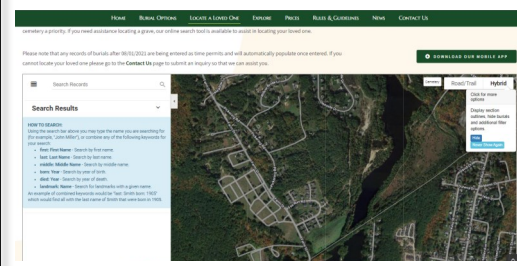

Saint Charles Cemetery

Farm St. Blackstone, MA
Office: 1200 Mendon Rd. Woonsocket, RI

Newsletter

BURIAL OPTIONS

Did you know that in addition to traditional single depth casket burials, we also offer:

- Double depth casket burials
- In-ground cremation only lots
- Columbarium inurnments (for cremations)
- The Polish section - St Stanislaus - for casket or cremations

To explore these options, please visit the "Burial Options" of our website, or call our office at 401-762-1100 to discuss.

WEBSITE - LOCATE A LOVED ONE

We are still working hard to update our database. If you find any errors on the "Locate a Loved One" page, please use the "Contact Us" form to let us know about the error.

You can also call us at the office: 401-762-1100